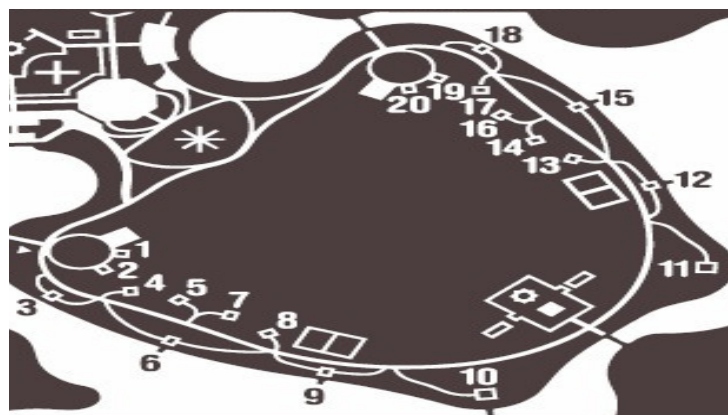

Royal Palm Beach Commons

11600 Poinciana Boulevard
Royal Palm Beach, FL 33411

Royal Palm Beach Commons is unlike any other park in the area! It features a 10 acre Great Lawn, Sporting Center, Banquet Garden, Wedding Pavilion, Interactive Fountain, 20 Picnic Pavilions, Playgrounds, Volleyball Courts, Driving Range, Putting Course, Short Game Practice Area, Kayaking, and so much more!

When considering a venue for your next event, consider using one of our 20 pavilions that border the great lawn at Royal Palm Beach Commons. The Pavilions at Commons Park can be reserved is as follows:

Pavilion Pricing

Daily Rates: 9am-Sunset (All Day Rentals)

Pavilion	Resident & Non-Profit	Non- Resident & For-Profit
Small Pavilion (Seats 8-16) (Pavilions 1-9 & 12-20)	$50	$100
Large Pavilion (Seats 32-40) (Pavilions 10 & 11)	$100	$200
Bounce House Fee Company must provide insurance liability certificate & generator	$50 Non-refundable	$50 Non-refundable
Corporate Pavilion East and West (Seats 150)	$500 Damage Deposit $250	$1000 Damage Deposit $250

During Community Events

14-Small Pavilions	$200	$200
4-Small Pavilions with Dock	$300	$300
2-Large Pavilions	$500	$500

All reservations shall be made in person at the Recreation Center or online at royalpalmbeach.com

Prices shown do not include tax

For more information please call 561-790-5124 or 561-790-5140