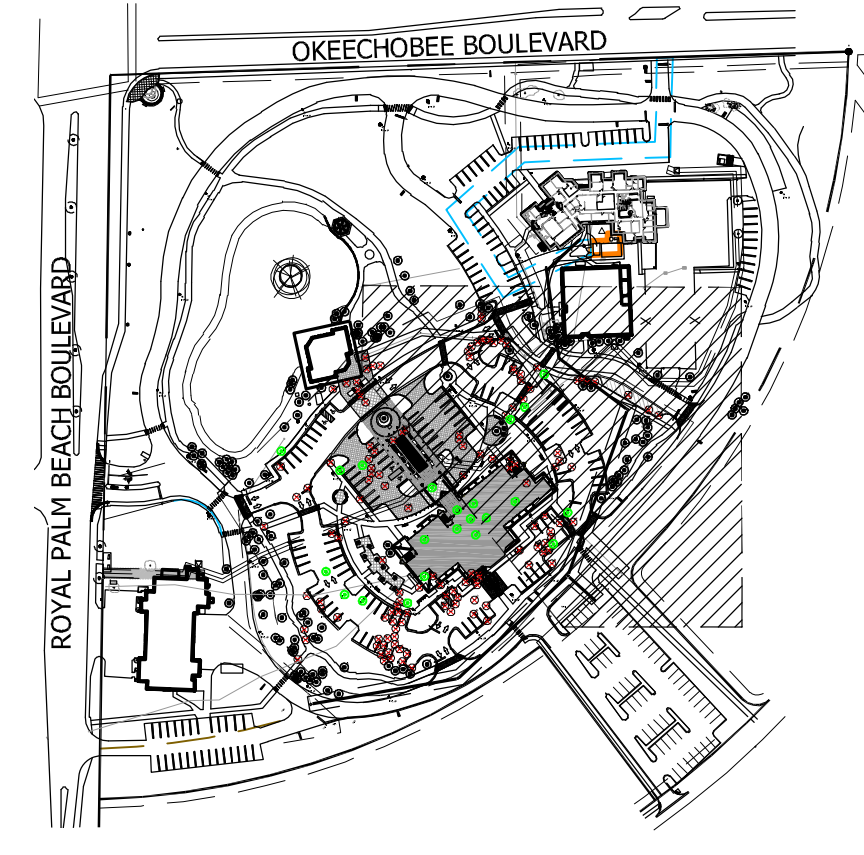

KEY MAP

REG
Architects
Interiors
Planners
CORP# AA0002447

Rick Gonzalez, AIA
President
FL License AR0014172
300 Clematis Street, 3rd Floor
West Palm Beach, FL 33401
(561) 659-2383 phone
(561) 659-5546 fax
www.regarchitects.com

**Village Hall of
Royal Palm Beach**

1050 Royal Palm Beach Blvd.
Royal Palm Beach, FL 33411

NO.	DATE	DESCRIPTION
1	6.12.20	

DATE	5-22-2020
DESIGNER	REG/CH
DRAWN	BC/BF/RL/EB
CHECKED	MHA/REG
CH #	20-0206

**Tree
Disposition
Plan**

TD-2

LEGEND

- TREE TO BE PRESERVED
- TREE TO BE REMOVED
- TREE TO BE RELOCATED

Tree Disposition Plan