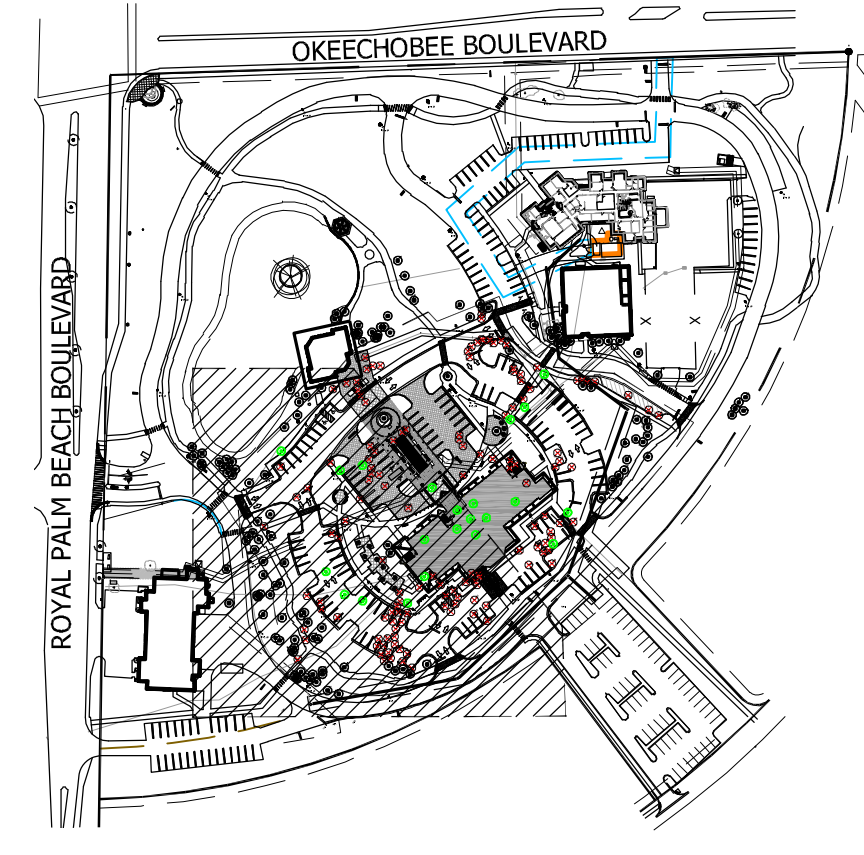

KEY MAP

REG
Architects
Interiors
Planners
CORP# AA0002447

Rick Gonzalez, AIA
President
FL License AR0014172
300 Clematis Street, 3rd Floor
West Palm Beach, FL 33401
(561) 659-2383 phone
(561) 659-5546 fax
www.regarchitects.com

Village Hall of
Royal Palm Beach

1050 Royal Palm Beach Blvd.
Royal Palm Beach, FL 33411

NO.	DATE	DESCRIPTION
1	6.12.20	

DATE	5-22-2020
DESIGNER	REG/CH
DRAWN	BC/BF/RL/EB
CHECKED	MHA/REG
CH #	20-0206

Tree
Disposition
Plan

TD-1

LEGEND

- TREE TO BE PRESERVED
- TREE TO BE REMOVED
- TREE TO BE RELOCATED

Tree Disposition Plan